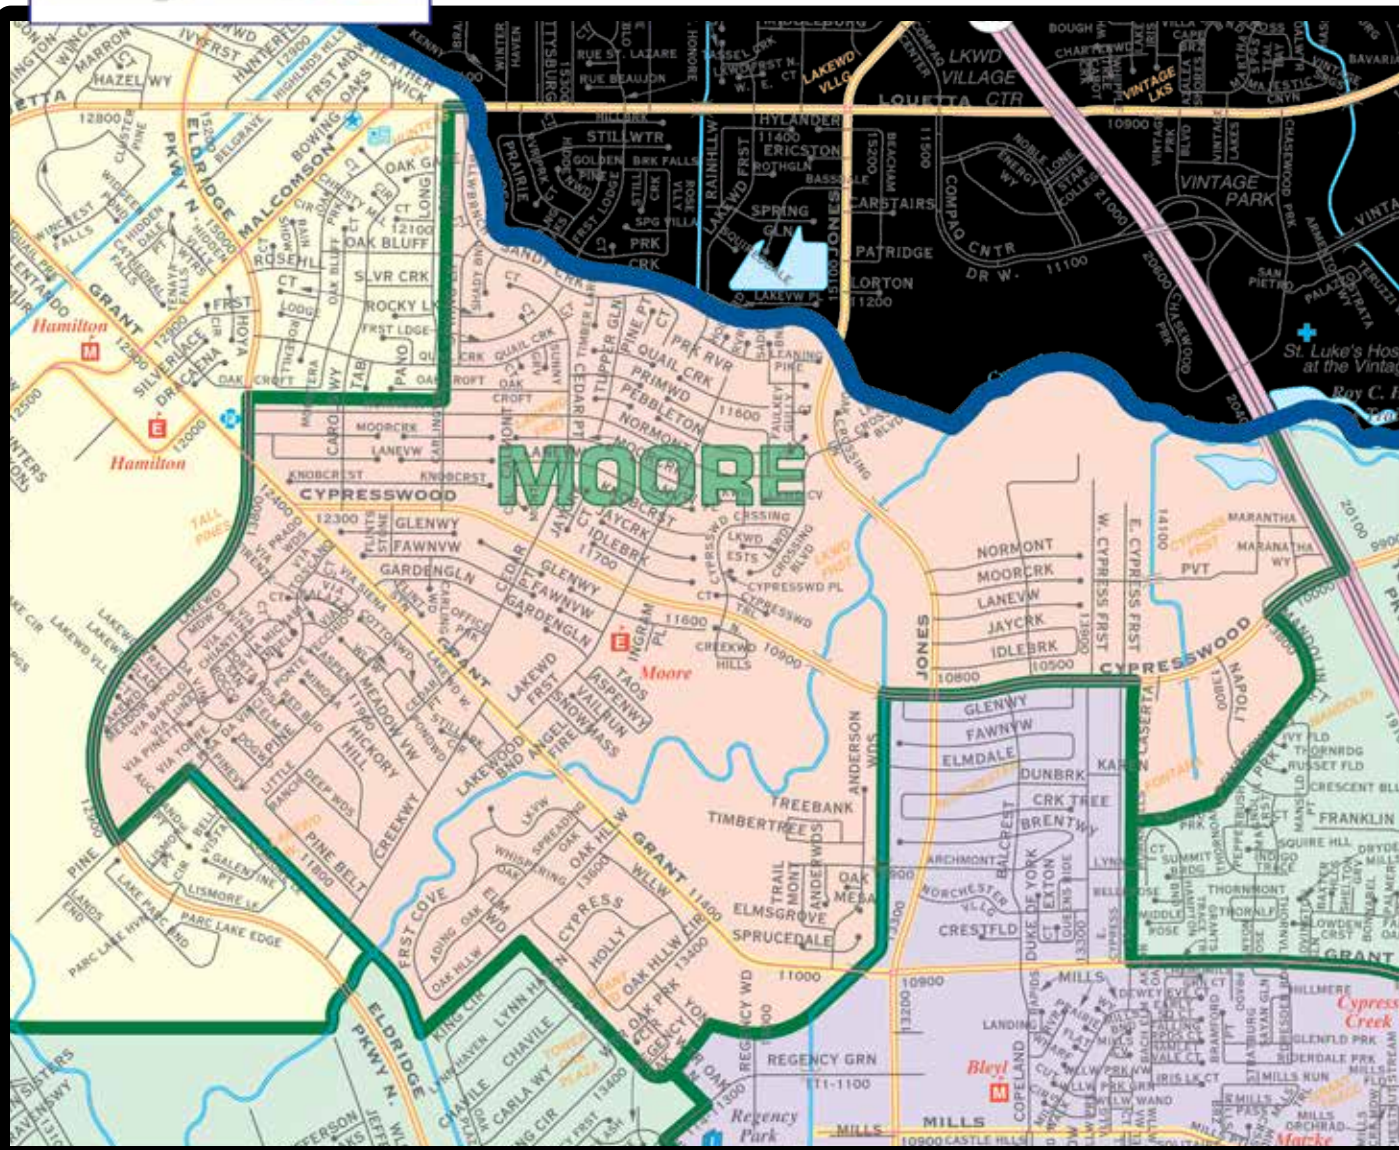

MOORE ELEMENTARY

13734 LAKEWOOD FOREST DR. - HOUSTON, TEXAS 77070
281-370-4040